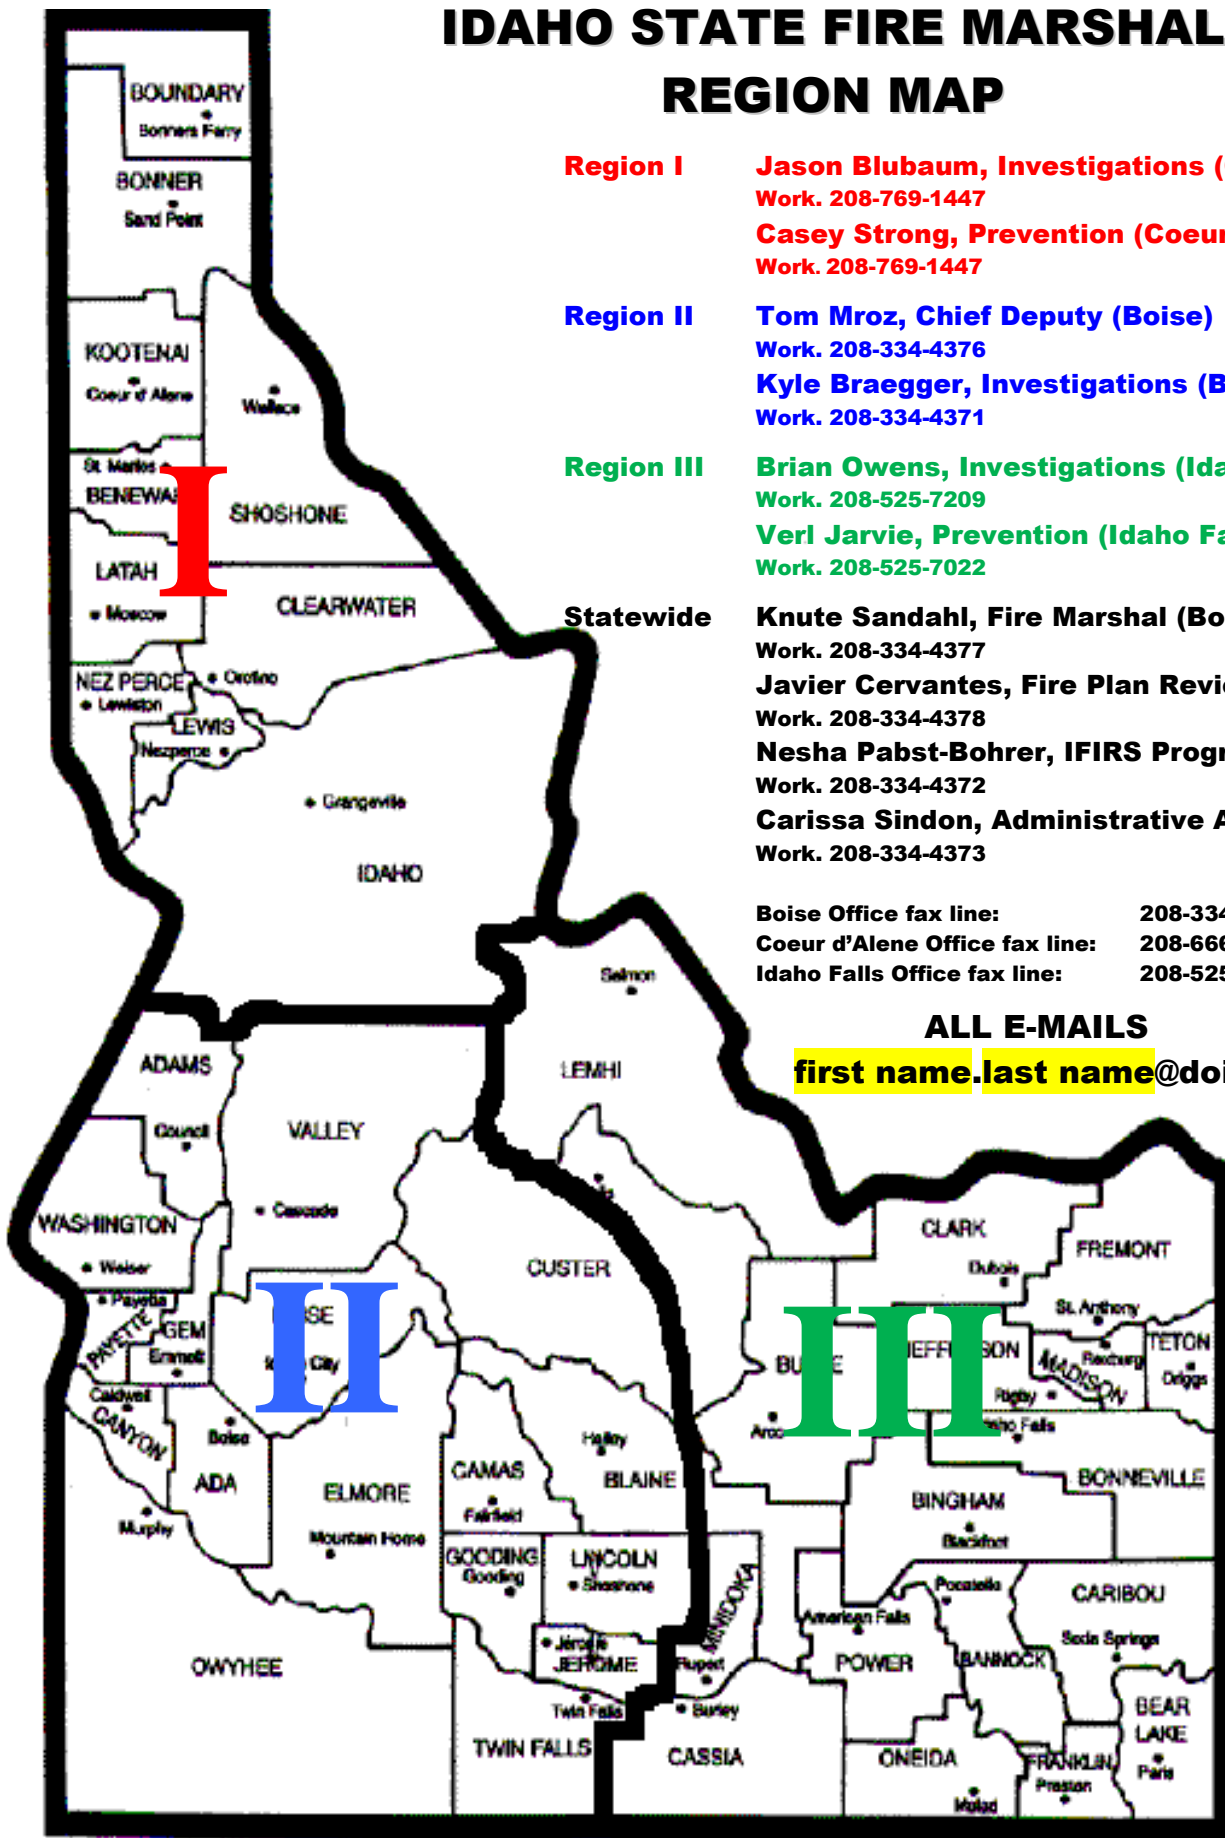

IDAHO STATE FIRE MARSHAL REGION MAP

Region I

Jason Blubaum, Investigations (Coeur d'Alene)
Work. 208-769-1447

Casey Strong, Prevention (Coeur d'Alene)
Work. 208-769-1447

Region II

Tom Mroz, Chief Deputy (Boise)
Work. 208-334-4376